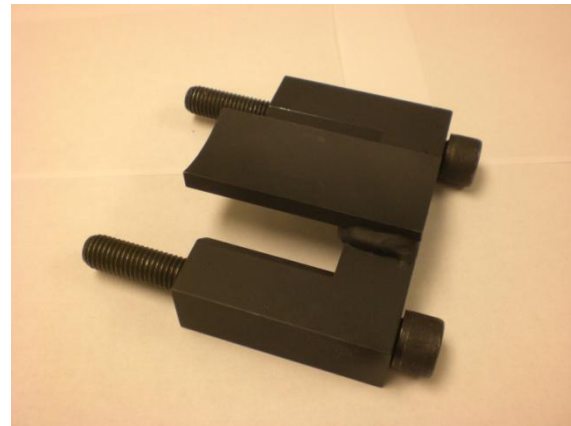

TECHNICAL IMPROVEMENT PROGRAM

Glue Band Replacement System

● Replace Glue Bands with Ease

TIP-10003

Machine Model for the Improvement:

Model EM Litho Labeling System

Description of Improvement:

Tool that aids in replacing glue bands. Includes support tool and mounting bolts.

Reasons for this Improvement and Benefits:

This tool allows for easily adding and removing glue bands.

Requirements:

No Installation or Requirements Necessary!

Please note!

These statements are for general information. We are pleased to make you a detailed offer, based on an inspection of your machine.